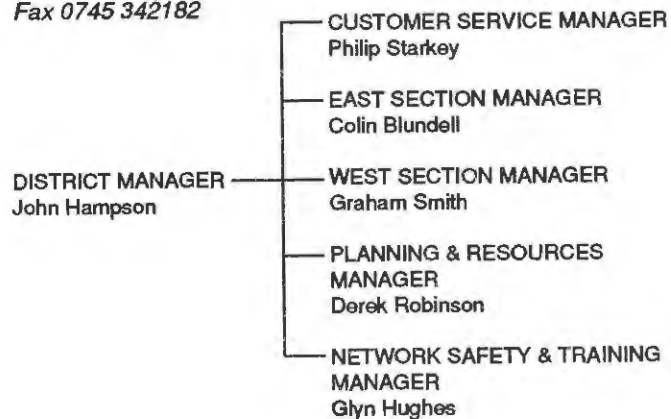

Clwyd District 7

Cefndy Road, Rhyl, Clwyd LL18 2TT
Tel 0745 342171
Fax 0745 342182

APPLIANCE SERVICING
See Queensferry Service Centre
under Trading Division