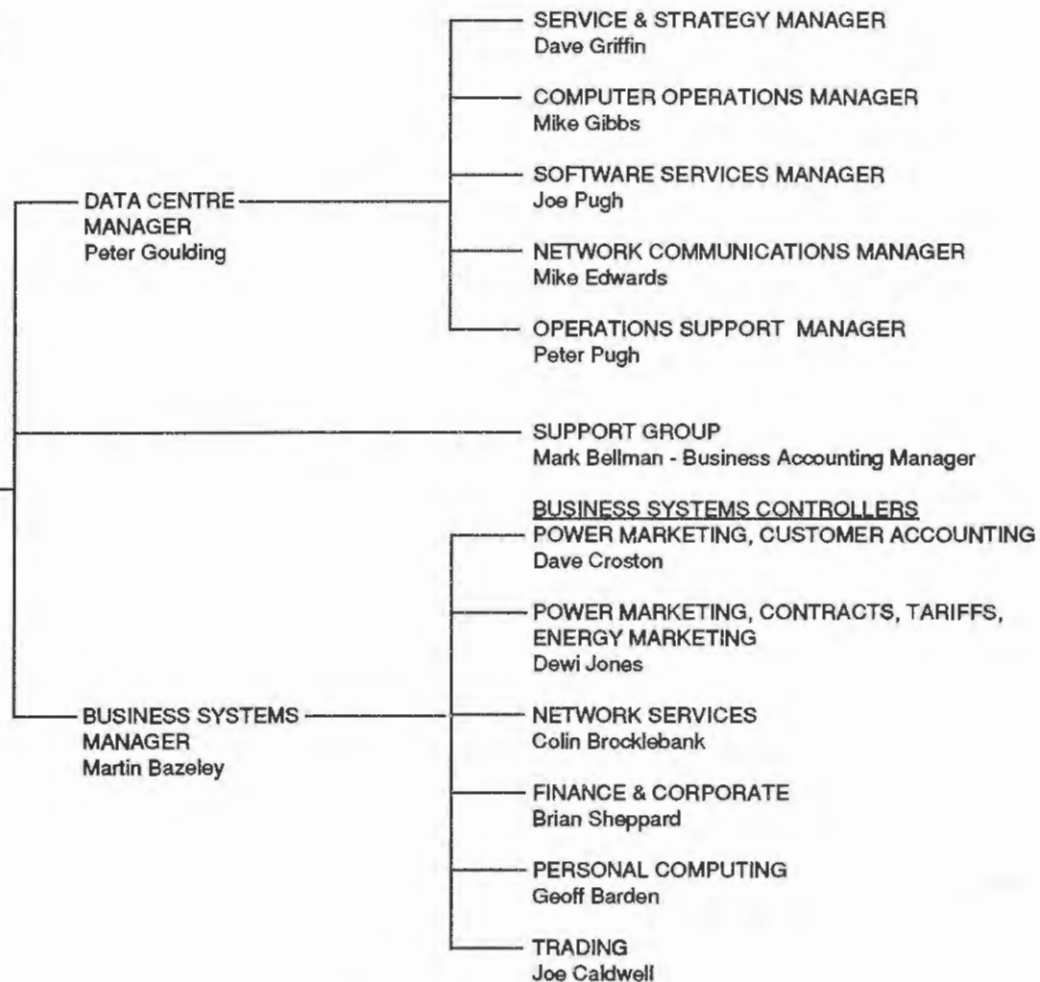

Information Services

0244 377111

HEAD OF INFORMATION SERVICES
John Peaker