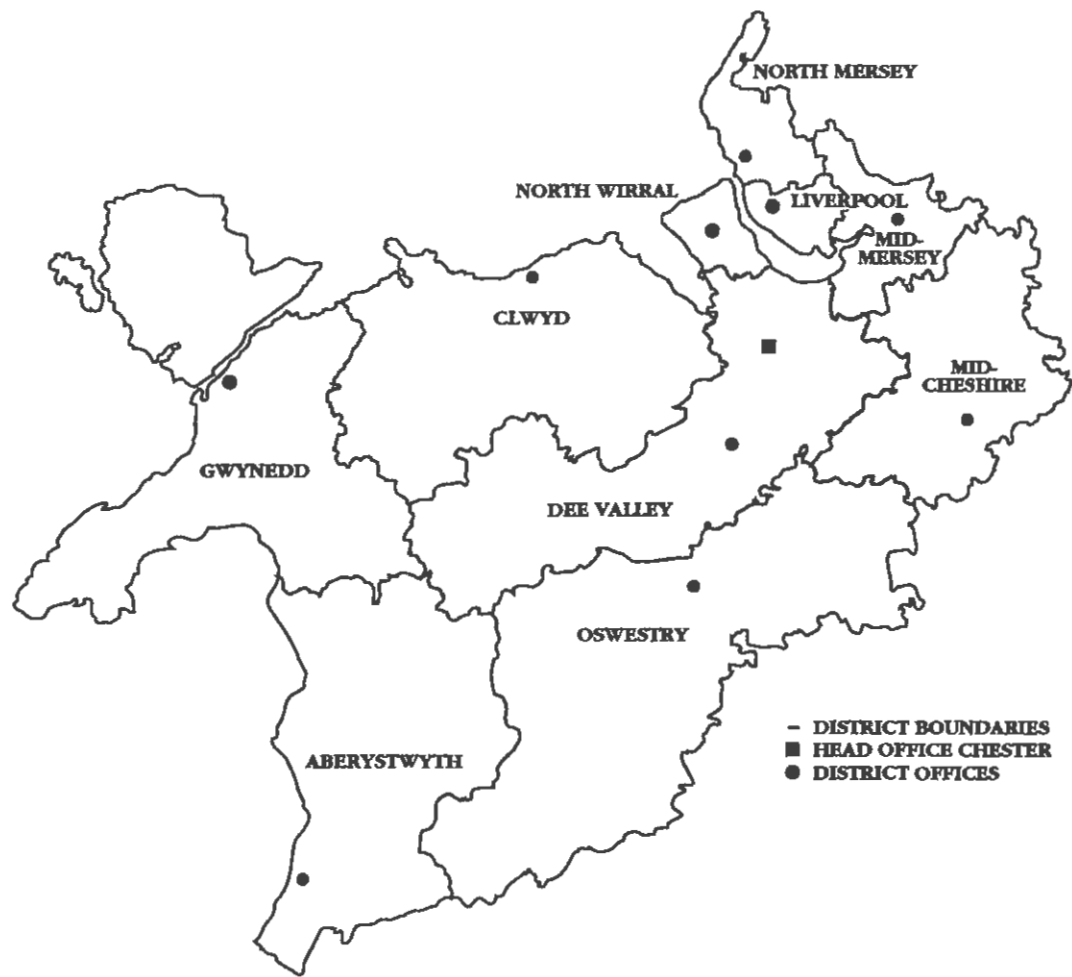

***A guide to
the organisation
and structure of
Manweb plc***

November 1992

INDEX

Index	1	Gwynedd District 8	15
The Manweb Region	2	Oswestry District 9	15
Manweb plc	3	Aberystwyth District 10	16
Power Marketing Division	5	Manweb Contracting Services Ltd	16
Trading Division	8	Finance Department	18
Shops	9	Secretarial	19
Network Services Division	10	Information Services	20
Central Field Unit	11	Human Resources	21
North Mersey District 1	11	Management Services	22
Liverpool District 2	12	Public Relations	23
Mid-Mersey District 3	12	Corporate Strategy Unit	23
Dee Valley District 4	13	Manweb Energy Consultants Ltd	24
North Wirral District 5	13	Manweb Generation Holdings Ltd	24
Mid Cheshire 6	14	Manweb Gas Ltd	24
Clwyd District 7	14		