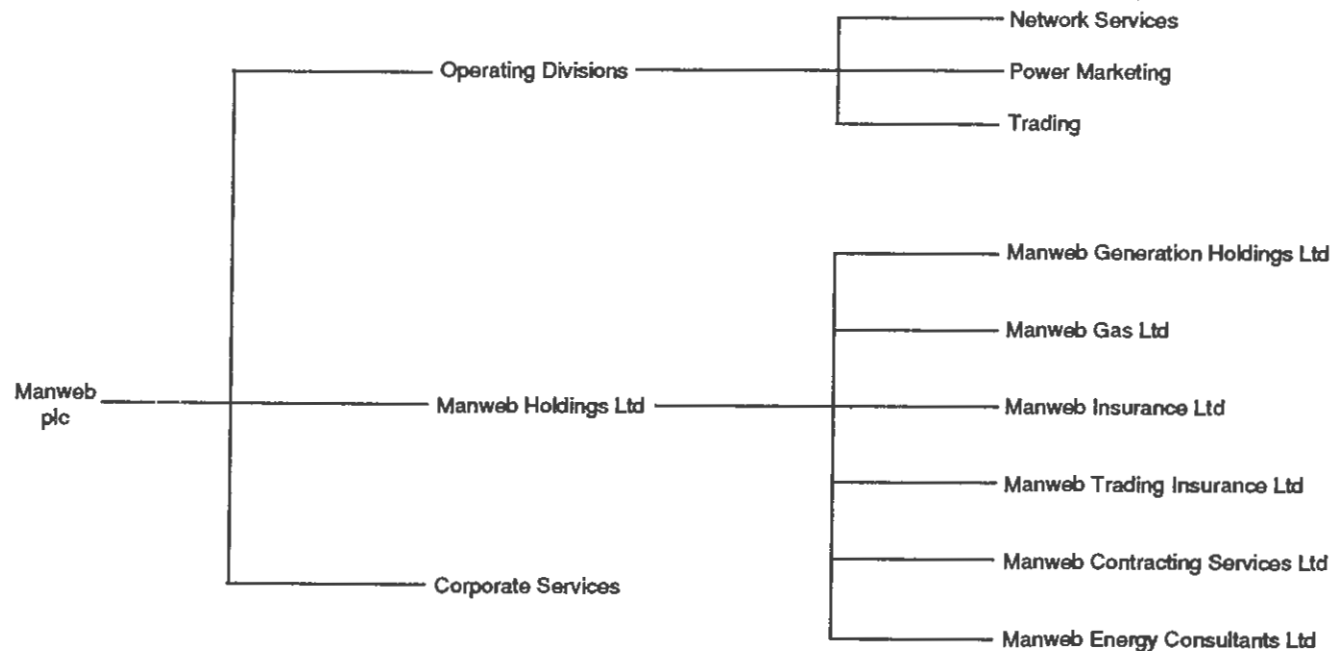

Manweb plc

Note: Items shown as 'Operating Divisions' and 'Corporate Services' are the existing divisions of Manweb plc and are not separate legal entities.