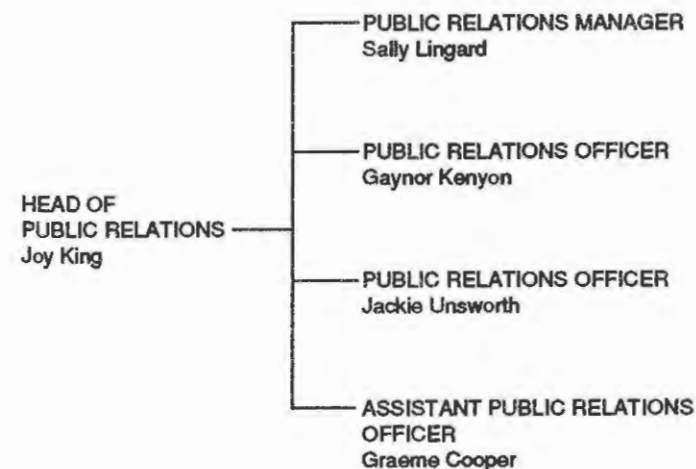

Public Relations

0244 377111