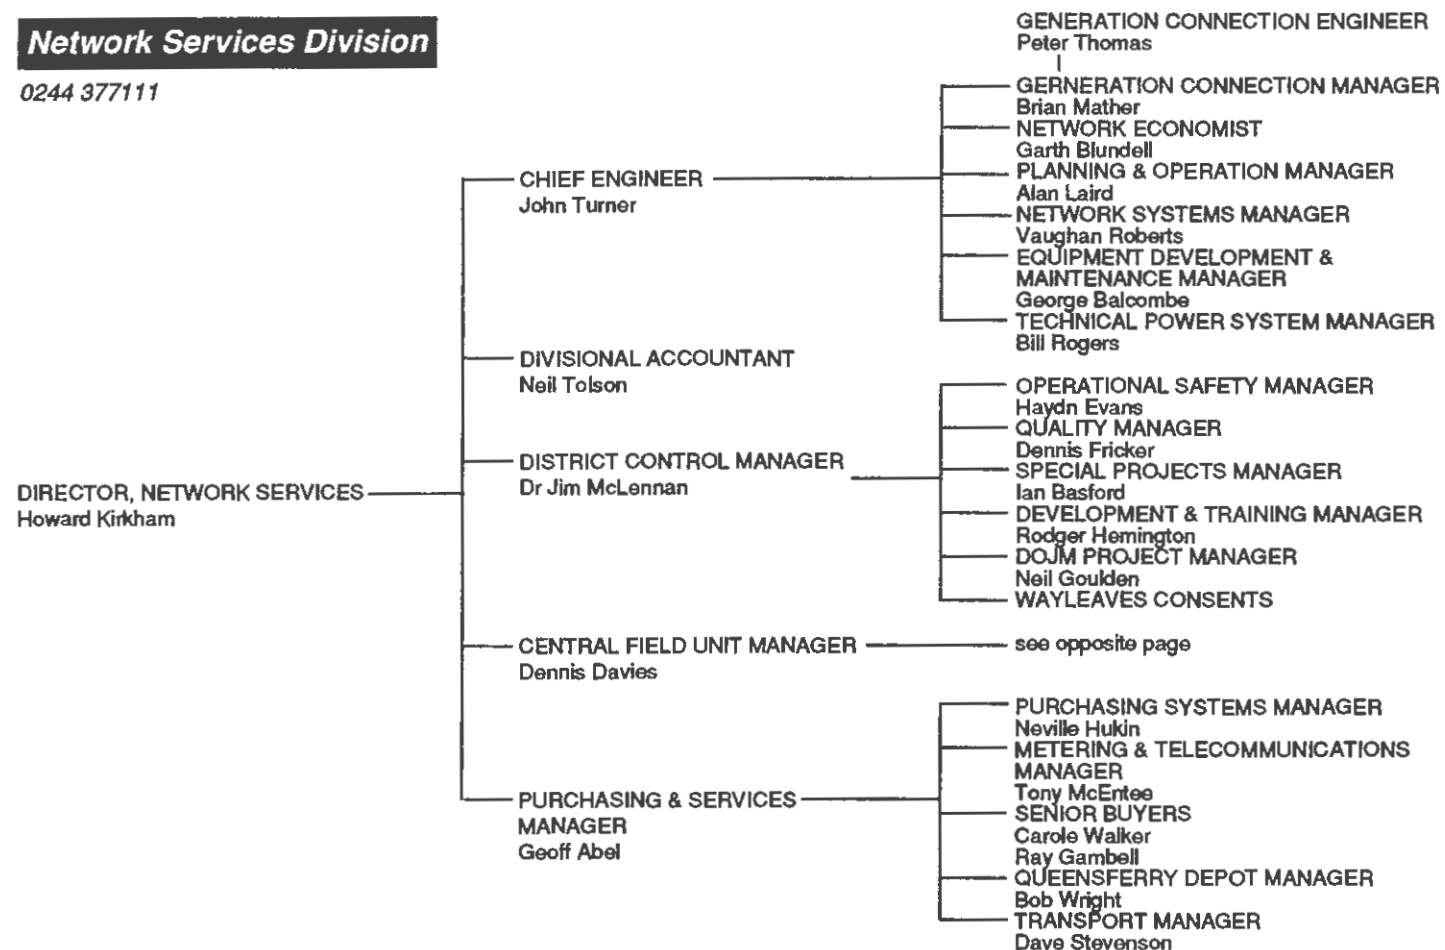

Network Services Division

0244 377111