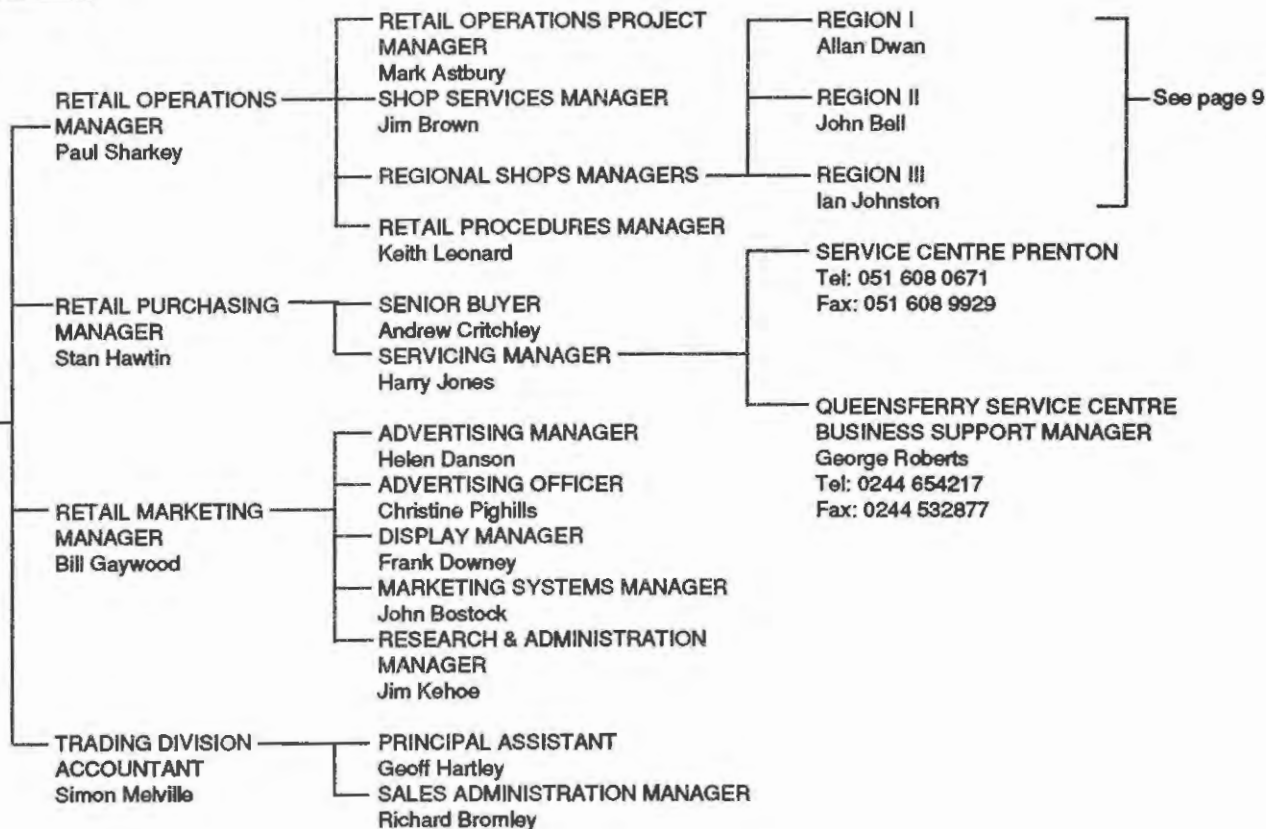

Trading Division

0244 377111

DIRECTOR,
TRADING
Peter Hopkins

Trading Division Manweb Shops

0244 377111

REGION I

Regional Shops Manager: Allan Dwan
Base Shop: 27-29 Derby Road, Huyton, Manseyside L36 9UG
Tel. Internal 720 2398, External 051 449 3961

SHOPS

Bootle, 121 Mariners Way, New Strand, Bootle L20 4ST. Tel. 051 922 5696
Norris Green, 6 Broadway, Norris Green, Liverpool L11 1BZ. Tel. 051 226 5048
Waterloo, 119 South Road, Liverpool L22 0LT. Tel. 051 928 4923
Walton, 62 Walton yale, Liverpool L9 2BU. Tel. 051 525 2618
Kirby, 8 Newtown Gardens, Kirby L32 8BR. Tel. 051 546 4994
Southport, 171 Lord Street, Southport PR8 1 PF. Tel. 0704 40378
St John's Prct, 56-57 St John's Precinct, Liverpool L1 1 LW. Tel. 051 708 6514
Prescot, 37 Eccleston Street, Prescot L34 5aA. Tel. 051 426 6785
Huyton, 27-29 Derby Road, Huyton L36 9UG. 051 4891814
Old Swan, 674-676 Prescot Road, Liverpool L13 5XG. Tel. 051 228 8587
Allerton, 67 Allerton Road, Liverpool L18 2DA. Tel. 051 722 2612
Garston, 12 Speke Road, Garston, Uverpool L19 2PA. Tel. 051427 4845
St Helens, 4 Bridge Street, St. Helens WA10 1 NP. Tel. 0744 22524
Warrington, 22-24- Bridge Street, Warrington WA11 NP. Tel.0925 34738132297 or 51151
Frodsham, 102 Main Street, Frodsham WA6 7AR. Tel. 98 32988
Runcorn, Unit 77, Town Square, Runcorn Shopping City WA7 2BX. Tel. 924 715381
Widnes, 35 Albert Road, Widnes WA8 6JA. Tel. 051 423 3707
Knuttsford, 9-11 Princess Street, Knuttsford WA16 8BY. Tel. 0565 4181
Northwich, 6 Town Square, Northwich CW9 1 AE. Tel. 0606 46758
Warrington Superstore, Unit 3a, Alban Retail Park, Winwick Road, Warrington WA2 0JE

REGION II

Regional Shops Manager: John Bell
Base Shop: 22 Northgate Street, Chester CH1 2UA
Tel. Internal 2890, External 0244 348066

SHOPS

Birkenhead, 32-36 Milton Pavement, Shopping Precinct, Birkenhead L41 2YA. Tel. 051 647 3279
Heswall, 23 Pensby Road, Heswall L60 7RA. Tel. 051 342 3621
West Kirby, 9 Banks Road, West Kirby L48 0QX. Tel. 051 625 7348
Moreton, 267 Hoylake Road, Moreton L46 0SL. Tel. 051 677 5713

Wallasey, 15-17 Wallasey Road, Wallasey L45 4NP. Tel. 051 638 3243
Winsford, 9 Queens Parade, Winsford CW7 1 AE. Tel. 0606 592705
Neston, 29 High Street, Neston L64 9UH. Tel. 051 336 1666
Ellesmere Port, 11 Marina Drive, Ellesmere Port L65 0AL. Tel. 051 357 1493 or 051355 3026
Chester, 22 Northgate Street, Chester CH1 2HA. Tel. 0244 326053
Wrexham, 7-8 Queen Street, Wrexham LL1 1AP. Tel. 94 364144
Johnstown, 16 High Street, Johnstown LL14 1AP. Tel. 94 840154
Shotton, 58, Chester Road West, Shotton CH5 1 BY. Tel. 830242
Crewe, Unit 22 Market Square, Crewe CW2 2JE. Tel. 0270 214181
Sandbach, 8 Congleton Road, Sandbach CW11 ODA. Tel. 0270762411
Nantwich, 22 Swine Market, Nantwich CW5 2LN. Tel. 0270 624885
Flint, 8 Chester Street, Flint CH6 5NR. Tel. 9142551
Mold, 26 High Street, Mold CH7 1AZ. Tel. 0352 753419/753431
Oswestry, 6 Salop Road, Oswestry SY11 2NU. Tel. 0691 655140 or 06915331
Whitchurch, 3 Green End, Whitchurch SY13 IAD. Tel. 0948 2310
Chester Superstore, Unit 24, Greyhound Park, Chester CH1 4LN Tel. 0244 381817