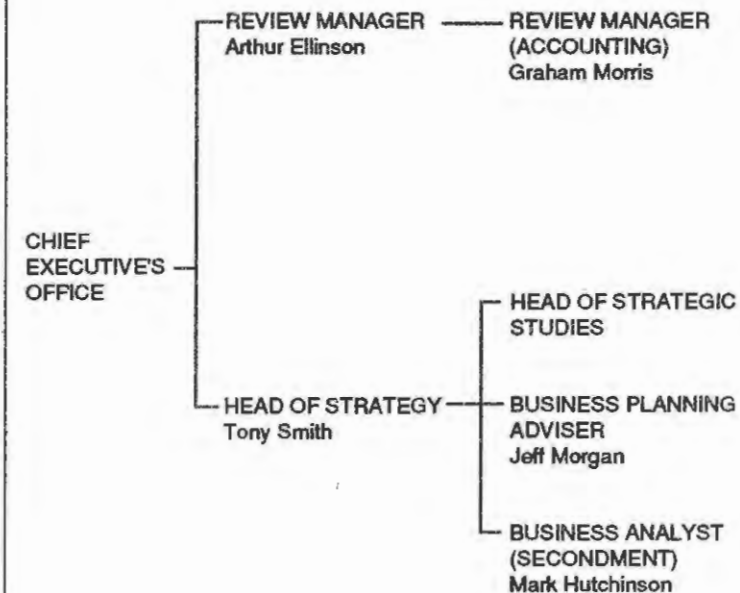

Corporate Strategy Unit

0244 377111