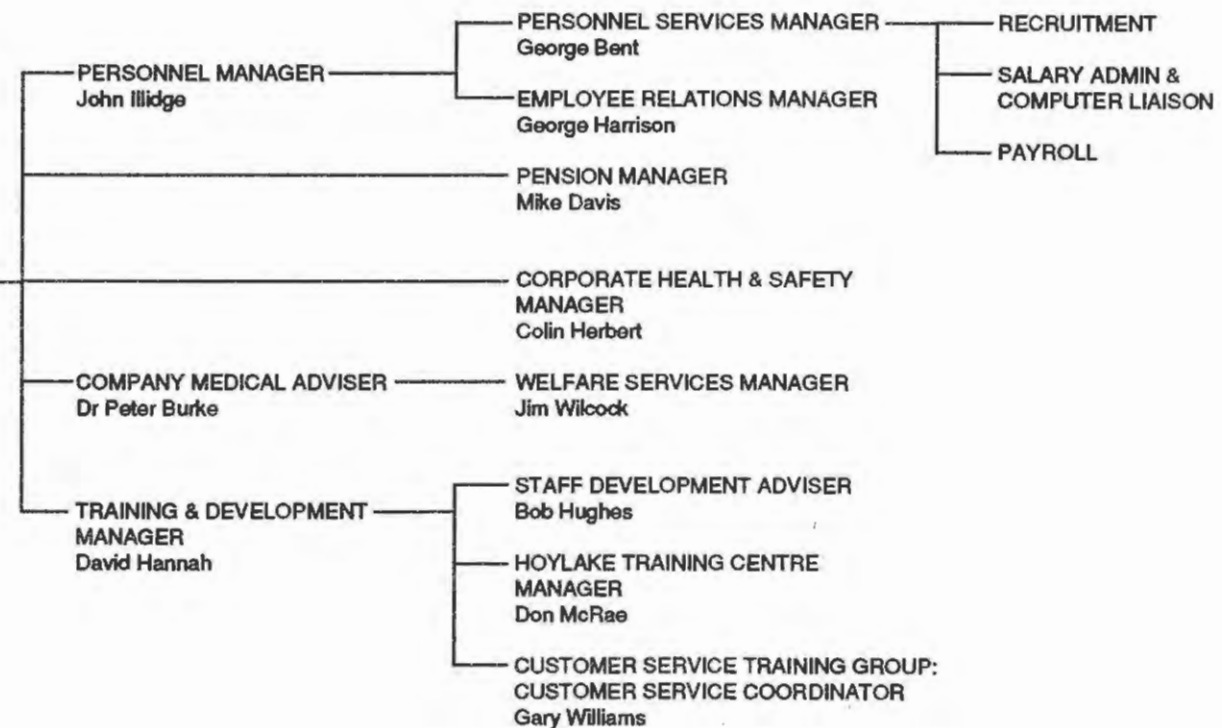

Human Resources

0244 377111

HEAD OF HUMAN RESOURCES
David Vernon-Smith