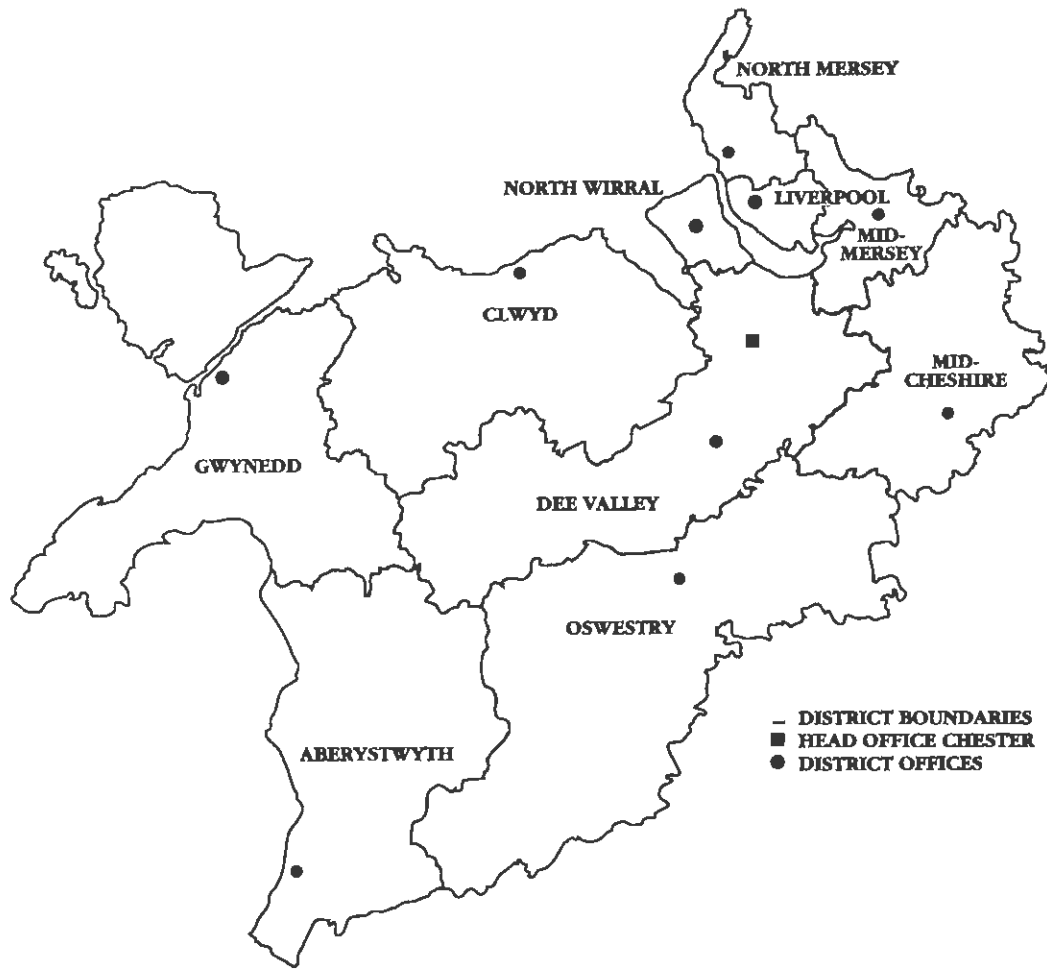

## INDEX

---

Index .....	1	Gwynedd District 8 .....	16
The Manweb Region .....	2	Oswestry District 9 .....	16
Manweb plc .....	3	Aberystwyth District 10 .....	17
Power Marketing Division .....	5	Manweb Contracting Services Ltd .....	17
Trading Division .....	9	Finance Department .....	19
Shops .....	10	Information Services .....	20
Network Services Division .....	11	Corporate Services .....	21
Central Field Unit .....	12	Secretarial .....	22
North Mersey District 1 .....	12	Human Resources .....	23
Liverpool District 2 .....	13	Public Relations .....	24
Mid-Mersey District 3 .....	13	Corporate Strategy Unit .....	24
Dee Valley District 4 .....	14	Manweb Energy Consultants Ltd .....	25
North Wirral District 5 .....	14	Manweb Generation Holdings Ltd .....	25
Mid Cheshire District 6 .....	15	Manweb Gas Ltd .....	25
Clwyd District 7 .....	15	Multi-Service Project .....	26