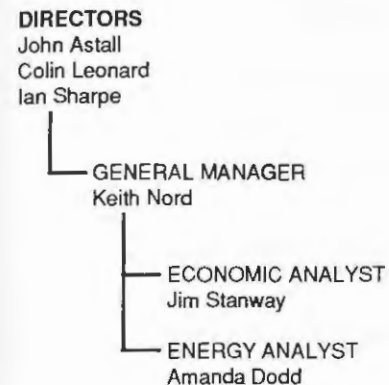

Manweb Energy Consultants Ltd