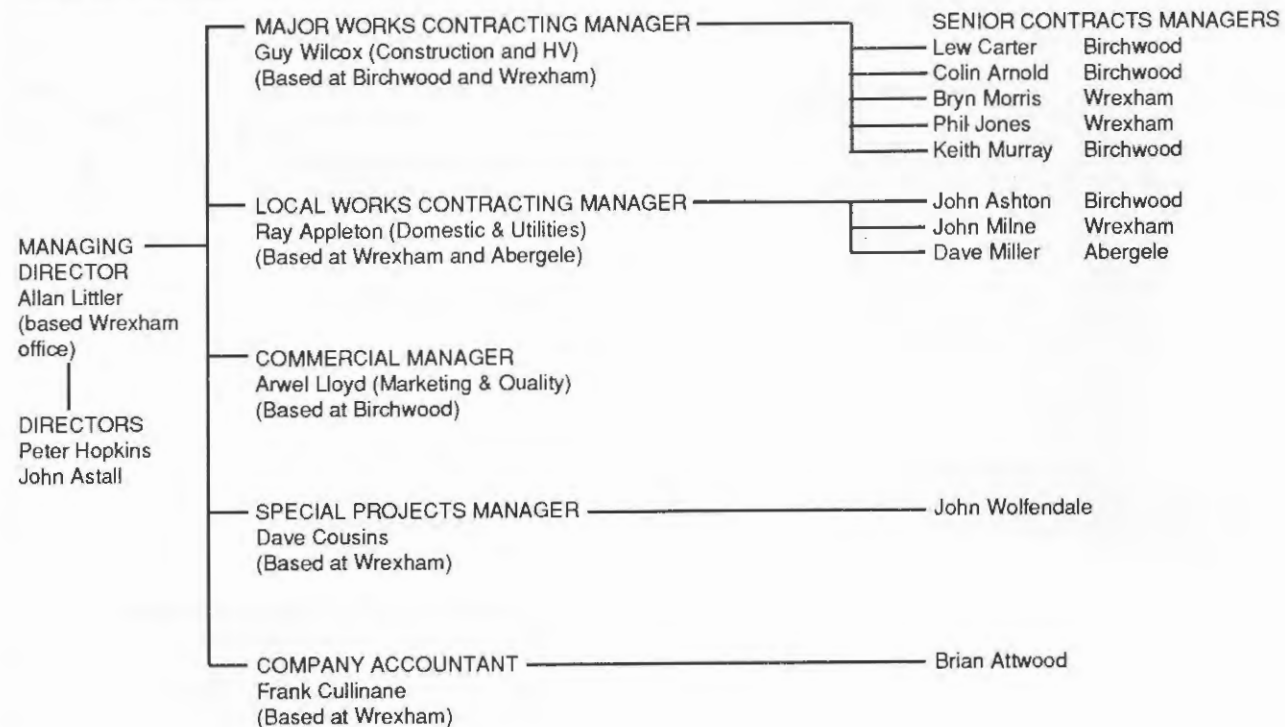

Manweb Contracting Services Ltd

Tel 01978 664000
Fax 01978 661122