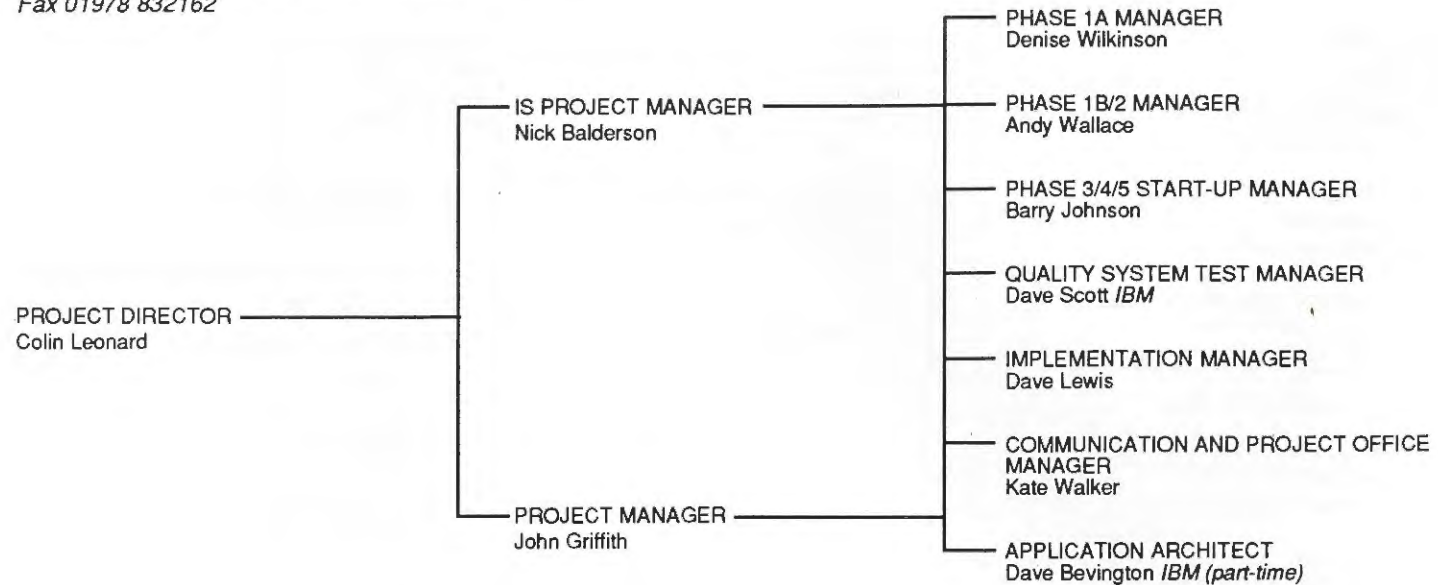

## Multi-Service Project

Location: Dee Valley/Region 3  
Communications Manager, Kate Walker 01978 842629  
Project Secretary, Liz Jones 01978 842626  
Fax 01978 832162